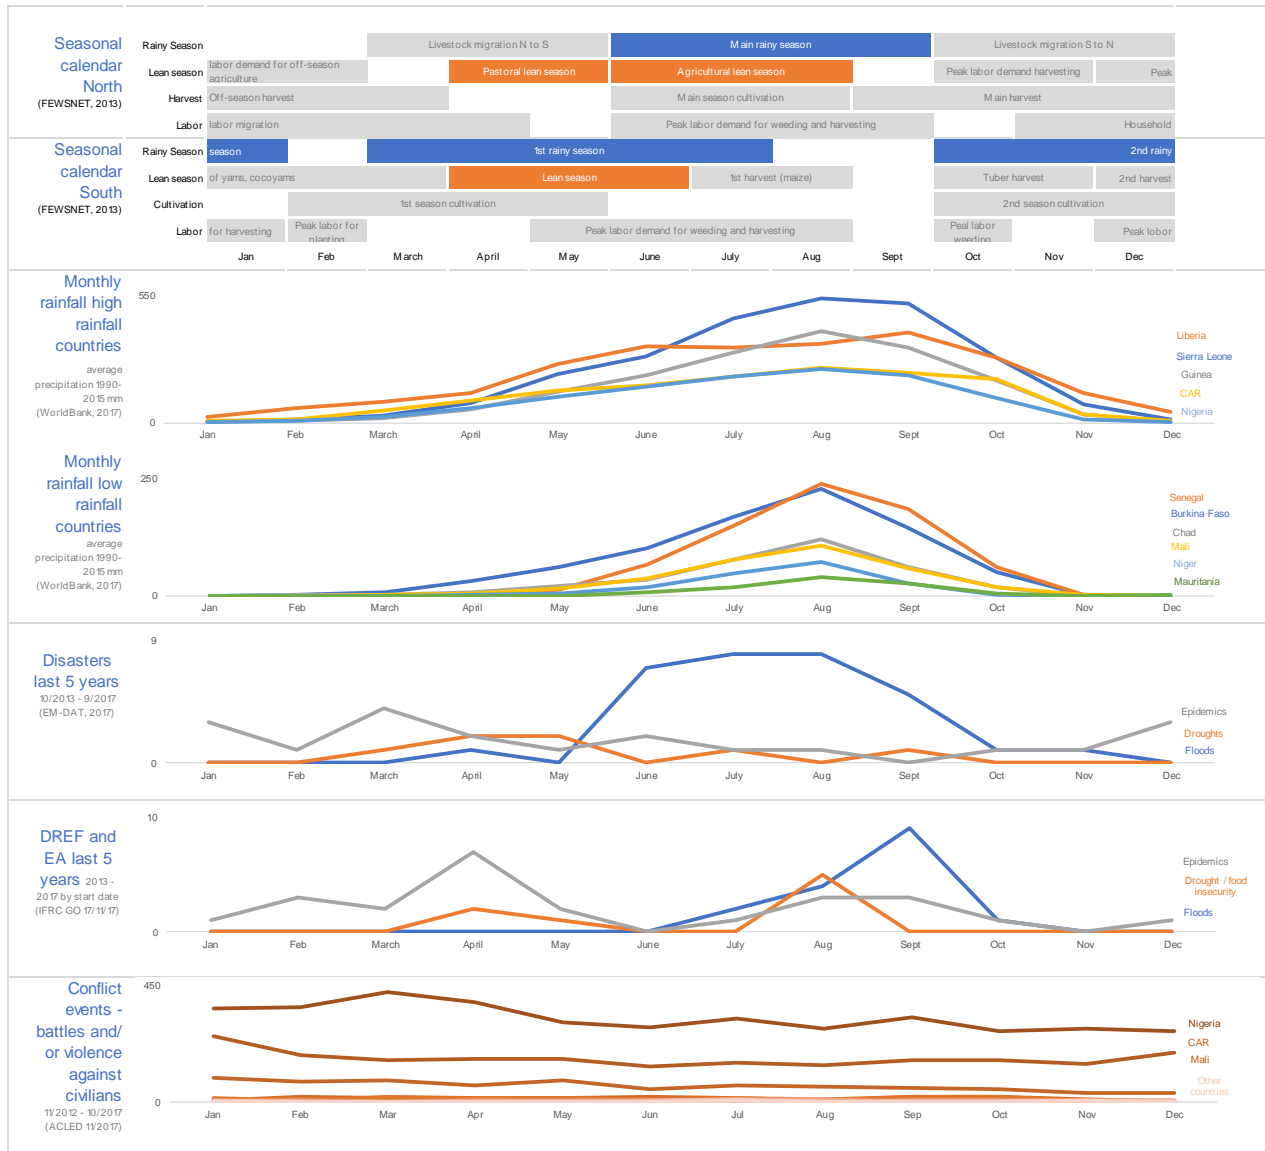

Western Africa Region - Food Crisis

Burkina Faso, CAR, Chad, Guinea, Liberia, Mali, Mauritania, Niger, Nigeria, Senegal, Sierra Leone

Seasonal and critical events calendar (as of 30/11/2017)

Food security and climate outlook 2018 (as of 30/11/2017)